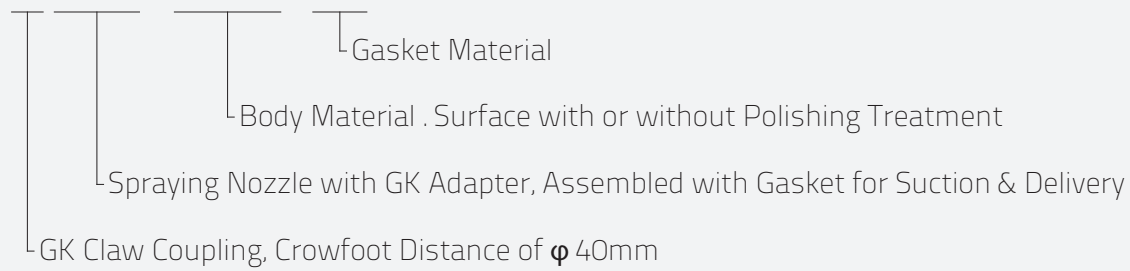

SPRAY NOZZLE BY GK COUPLING

GK SPRAY · BR.PLSH / NBR

	SME	ITEM	MATERIAL	SIZE
GK SPRAY BR	075131.2	GK SPRAY	BR / NBR	½"
	075132.2	GK SPRAY	BR / NBR	¾"
	075133.2	GK SPRAY	BR / NBR	1"
	075131	GK SPRAY	BR.PLSH / NBR	½"
	075132	GK SPRAY	BR.PLSH / NBR	¾"
	075133	GK SPRAY	BR.PLSH / NBR	1"