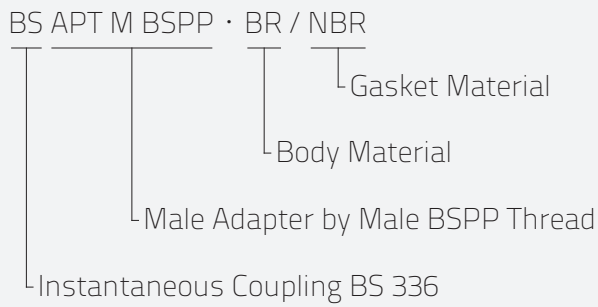

## BS ADAPTER / MALE THREAD

	SME	ITEM	MATERIAL	SIZE
<b>BS APT M BR</b>	054260	BS APT M BSPP	BR	DN 38 × 1½"
	054261	BS APT M BSPP	BR	DN 38 × 2"
	054262	BS APT M BSPP	BR	DN 50 × 2"
	054263	BS APT M BSPP	BR	DN 65 × 1½"
	054264	BS APT M BSPP	BR	DN 65 × 2"
	054265	BS APT M BSPP	BR	DN 65 × 2½"
<b>BS APT M AL</b>	054250	BS APT M BSPP	AL	DN 38 × 1½"
	054251	BS APT M BSPP	AL	DN 38 × 2"
	054253	BS APT M BSPP	AL	DN 65 × 1½"
	054254	BS APT M BSPP	AL	DN 65 × 2"
	054255	BS APT M BSPP	AL	DN 65 × 2½"
	054256	BS APT M BSPP	AL	DN 65 × 3"
	054257	BS APT M BSPP	AL	DN 75 × 3"
	054253.1	BS APT M BSPP	AL	DN 65 × 1½"
	054255.1	BS APT M BSPP	AL	DN 65 × 2½"