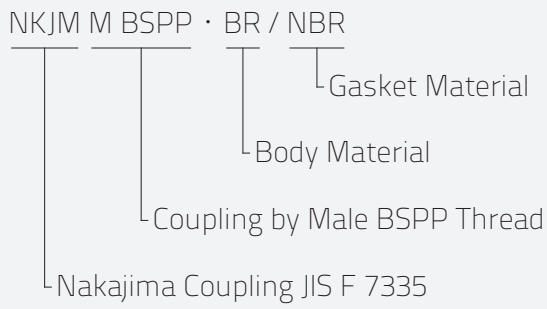

NAKAJIMA MALE THREAD

	SME	ITEM	MATERIAL	SIZE
NKJM M BR	057430	NKJM M BSPP	BR / NBR	1½"
	057431	NKJM M BSPP	BR / NBR	2"
	057432	NKJM M BSPP	BR / NBR	2½"