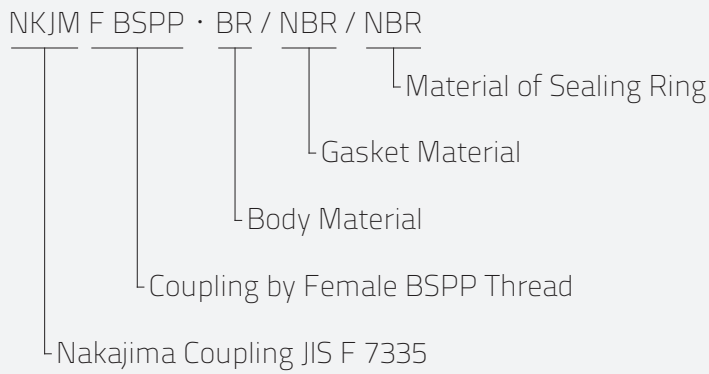

## NAKAJIMA FEMALE THREAD

	SME	ITEM	MATERIAL	SIZE
<b>NKJM F BR</b>	057420	NKJM F BSPP	BR / NBR / NBR	1½"
	057421	NKJM F BSPP	BR / NBR / NBR	2"
	057422	NKJM F BSPP	BR / NBR / NBR	2½"